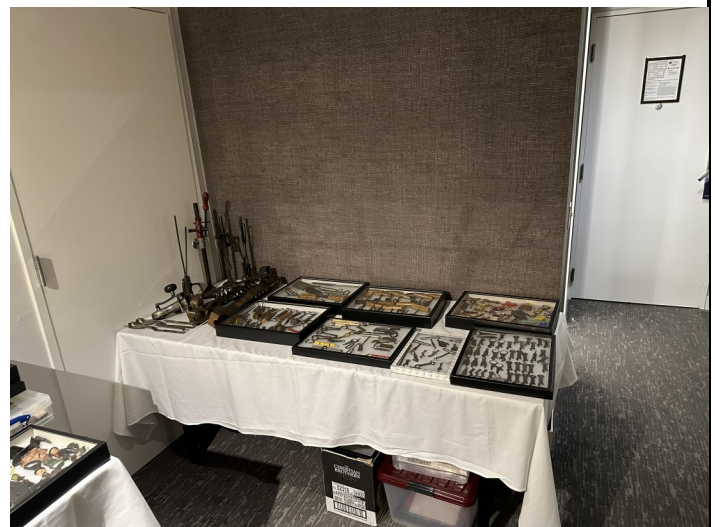

NABA/JFO Convention 2023 6

NABA Convention #52 Chicago (Schaumburg) IL August 1-5, 2023