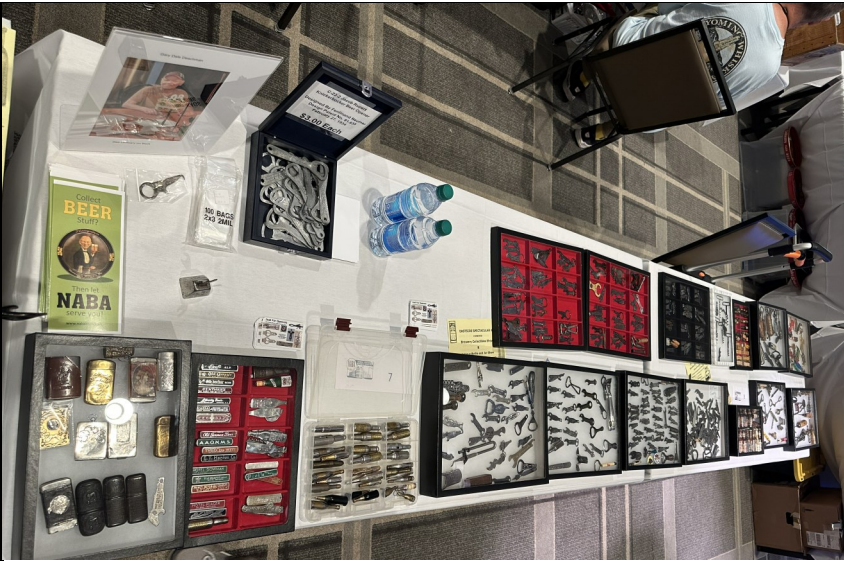

NABA/JFO Convention 2023 10

NABA Convention #52 Chicago (Schaumburg) IL August 1-5, 2023

My two tables at the Saturday Public Show. Jim (???) bought a bunch of cigar box openers. A lot of good buying action went on Saturday (especially after I sorted everything by State). Left: Tim Maust came by the show and is always looking for Mishawaka IN openers and corkscews. Right: Dave Hoffman was visiting his son in Chicago.